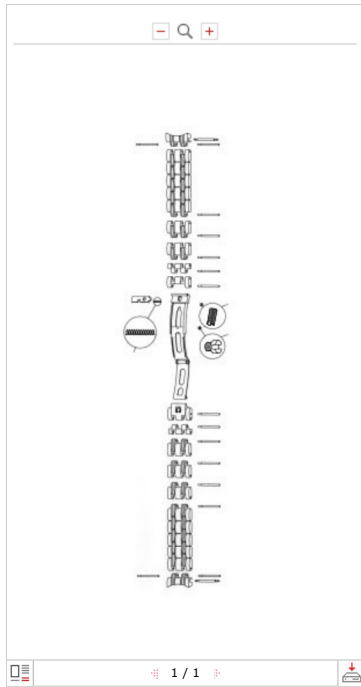

YEL.GOLD BRACELET 18CT | 020BA6501827

	026BA827	YEL.GOLD END-LINK 18CT 6501
	035BA6501827	YEL GOLD UNDERPIECE
	068ST2201 (x2)	SPRING-BAR
	068ST2202 (x2)	SPRING-BAR
	114BA650106 (x3)	YEL GOLD LINK 6H 18CT.2N18
	114BA650112 (x2)	YEL GOLD LINK 12H 18CT.2N18
	115BA6501	1/2 YEL GOLD LINK 18CT
	116BA6501	YEL GOLD COVER 18CT 2N18
	117BA6501827	YEL.GOLD CLASP 18CT
	035BA6501827	YEL GOLD UNDERPIECE
	116BA6501	YEL GOLD COVER 18CT 2N18
	124BC2802	SCREW S1.20 ØH1.2 L1.5 AU750-WH
	124BC2803	SCREW S1.00 ØH1.5 L1.4 AU750-WH
	190BA4003	YEL.GOLD 18C 2N SMALL PLATE OMEGA
	118BA6501	YEL GOLD 18CT (CLASP )
	124BC2802	SCREW S1.20 ØH1.2 L1.5 AU750-WH
	124BC2803	SCREW S1.00 ØH1.5 L1.4 AU750-WH
	124BC3075 (x11)	SCREW S1.20 ØH1.2 L14.7 AU750-WH

[RETURN](#)

[TOOLS](#)

[BILL](#)